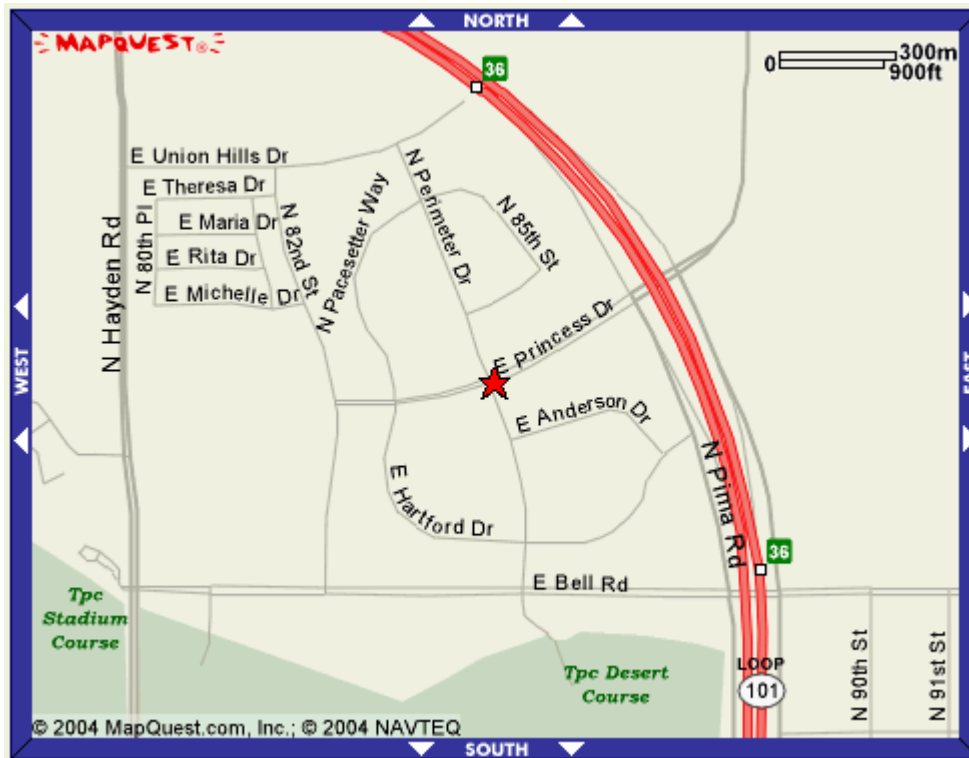

**DIRECTIONS TO COLEMAN | HINES' HEADQUARTERS**  
**8502 E. PRINCESS DRIVE, SUITE 260**  
**SCOTTSDALE, AZ 85255**  
**PHONE: (480) 346-5800**  
**FAX: (480) 346-5811**

COLEMAN | HINES' HEADQUARTERS IS LOCATED ON THE NORTHEAST CORNER OF PRINCESS DRIVE AND PERIMETER DRIVE IN A BUILDING CALLED 2 PRINCESS.

DIRECTIONS FROM SKY HARBOR AIRPORT:

- 202 FREEWAY EAST TO 101 FREEWAY NORTH TOWARD SCOTTSDALE
- OFF AT PRINCESS DRIVE/PIMA EXIT. TURN LEFT AND GET INTO RIGHT LANE
- TURN RIGHT AT PERIMETER DRIVE THEN RIGHT INTO THE FIRST DRIVEWAY
- PARK ON NORTH SIDE OF BUILDING (TO YOUR LEFT AS YOUR GO INTO THE DRIVEWAY)
- 2ND FLOOR (TURN LEFT AT TOP OF STAIRS OR STRAIGHT OUT OF ELEVATOR)

DIRECTIONS FROM THE 51 FREEWAY:

- 51 FREEWAY NORTH TO THE 101 FREEWAY SOUTH
- OFF AT PRINCESS DRIVE/PIMA EXIT. TURN RIGHT; STAY IN RIGHT LANE.
- TURN RIGHT AT PERIMETER DRIVE THEN RIGHT INTO THE FIRST DRIVEWAY
- PARK ON NORTH SIDE OF BUILDING (TO YOUR LEFT AS YOUR GO INTO THE DRIVEWAY)
- 2ND FLOOR (TURN LEFT AT TOP OF STAIRS OR STRAIGHT OUT OF ELEVATOR)